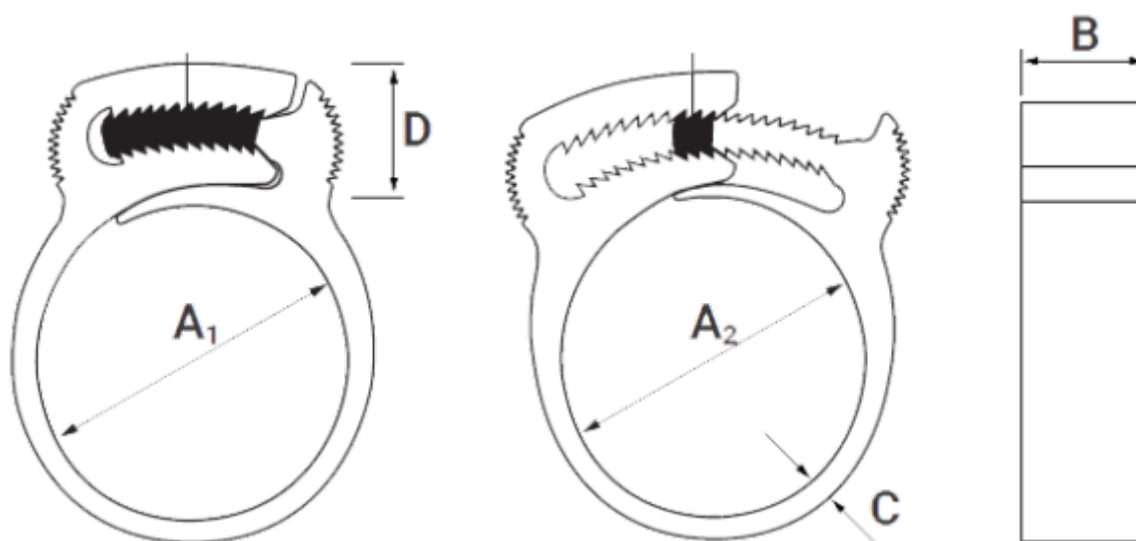

Data Sheet

Article number: 5607

Description: KLEEclips type D Ø12.3-14.2

Measures

A1 = 12.0

A2 = 14.5

B = 6.1

C = 1.7

D = 12.9

Size = D

Weight (g) = 195